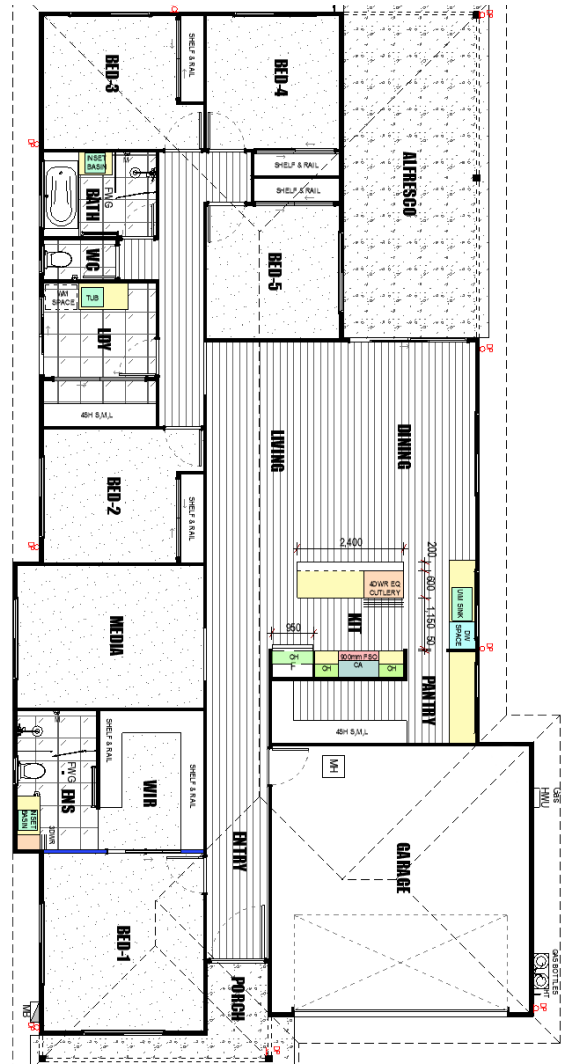

♥ House+ Land from $782,000! 5 2 2

Size + Practicality are the words to describe this large family home. The Vesta 241 is the home for the home-proud! This stunning 5-Bedroom home does not compromise living space, Its master suite or the generous kitchen & alfresco ready for the extended family at your house-warming feast.

This design is carefully considered by PJ Burns Builder for almost any type of family and is placed right with the premier lots of the Latest release of the Dolphin Waters Estate in Burrum Heads; known for its quality homes and tidy lawns.

- ✓ A complete home with our quality standard specification.
- ✓ The outstanding construction quality of PJ Burns Builder.
- ✓ **Upgraded Façade Allowance.**
- ✓ **FIVE Bedrooms**, Media, Large Separate Master Suite, Two Bathrooms + WC.
- ✓ Beautifully crafted products internally with a selection of Modernistic and stylish colours to choose from.
- ✓ Modern Low Maintenance Materials, including James Hardies quality cladding systems.

Build your home with PJ Burns Builder, a reputable local builder, celebrating 44 years in building this year!

For more information on this beautiful design, contact Joe today on 0410 025 495 or say hello ✉ sales@pjburns.com

Does this Lot or plan not suit you? Speak with us also about this design on other Lots.

Home+Land to be purchased separately.
Conditions Apply, Pricing is subject to change without notice. Other facades are available.

Joe Barry

p: 0410 025 495

e: sales@pjburns.com