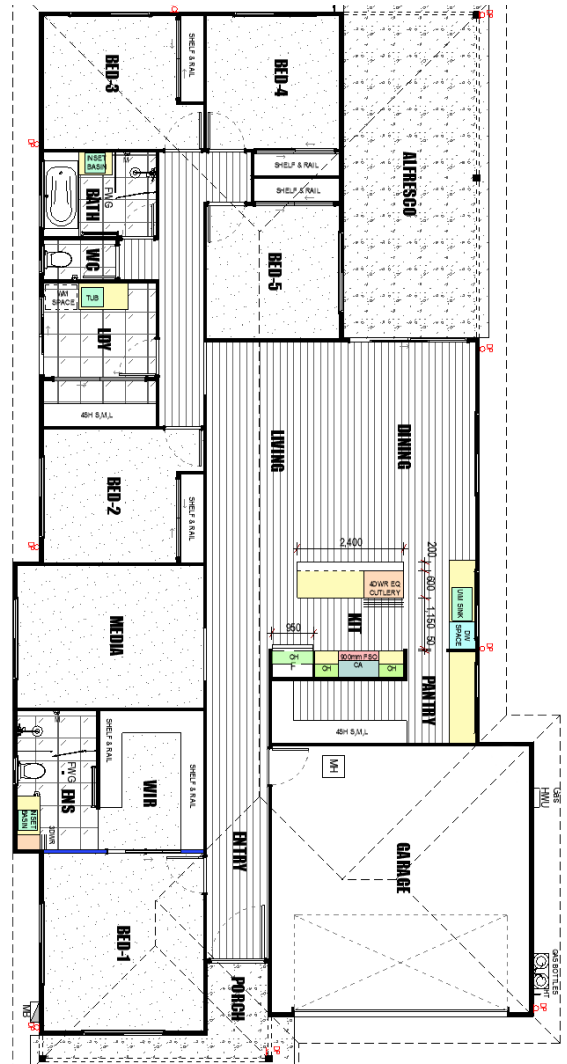

♥ House+ Land from $796,000! 5 2 2

Size + Practicality are the words to describe this large family home. The Vesta 241 is the home for the home-proud! This stunning 5-Bedroom home does not compromise living space, Its master suite or the generous kitchen & alfresco ready for the extended family at your house-warming feast.

This design is carefully considered by PJ Burns Builder for almost any type of family and is placed right with the premier lots of the Latest release of the Dolphin Waters Estate in Burrum Heads; known for its quality homes and tidy lawns. This particular package is a steal with lakefront views!

- ✓ A complete home with our quality standard specification.
- ✓ The outstanding construction quality of PJ Burns Builder.
- ✓ **Upgraded Façade Allowance.**
- ✓ **FIVE Bedrooms**, Media, Large Separate Master Suite, Two Bathrooms + WC.
- ✓ Beautifully crafted products internally with a selection of Modernistic and stylish colours to choose from.
- ✓ **Lakefront Views !!!**

Build your home with PJ Burns Builder, a reputable local builder, celebrating 44 years in building this year!

For more information on this beautiful design, contact Joe today on 0410 025 495 or say hello ✉ sales@pjburns.com

Does this Lot or plan not suit you? Speak with us also about this design on other Lots.

Home+Land to be purchased separately.
Conditions Apply, Pricing is subject to change without notice. Other facades are available.

Joe Barry

p: 0410 025 495

e: sales@pjburns.com